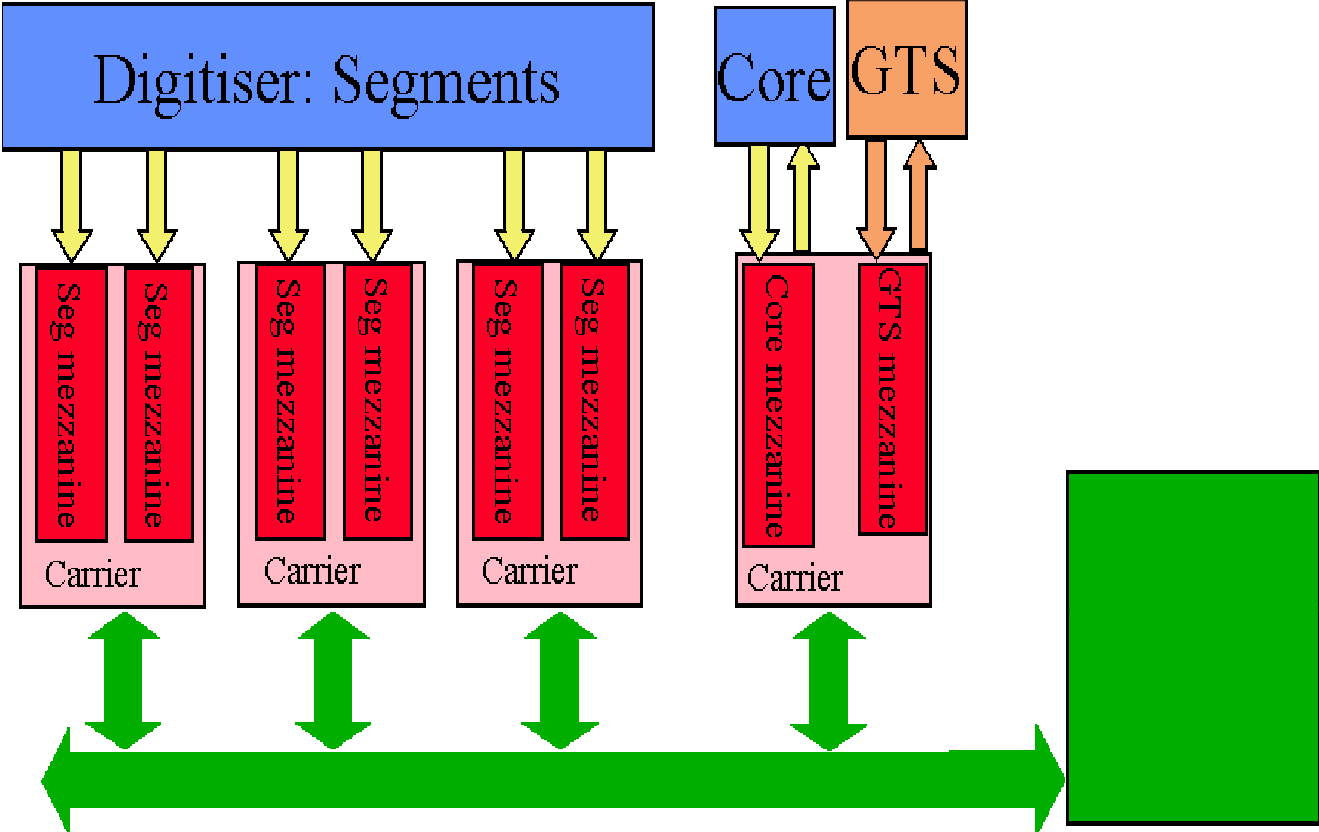

**CORE MEZZANINE**

## TRIGGER SEQUENCE

**GTS MEZZANINE**

**IMPLEMENTATION**

**PRE-PROCESSING SYSTEM**

**CARRIER**

- LD : LEMO DOUBLE

**CLOCK DISTRIBUTION**

**READOUT**

**SEGMENT MEZZANINE**