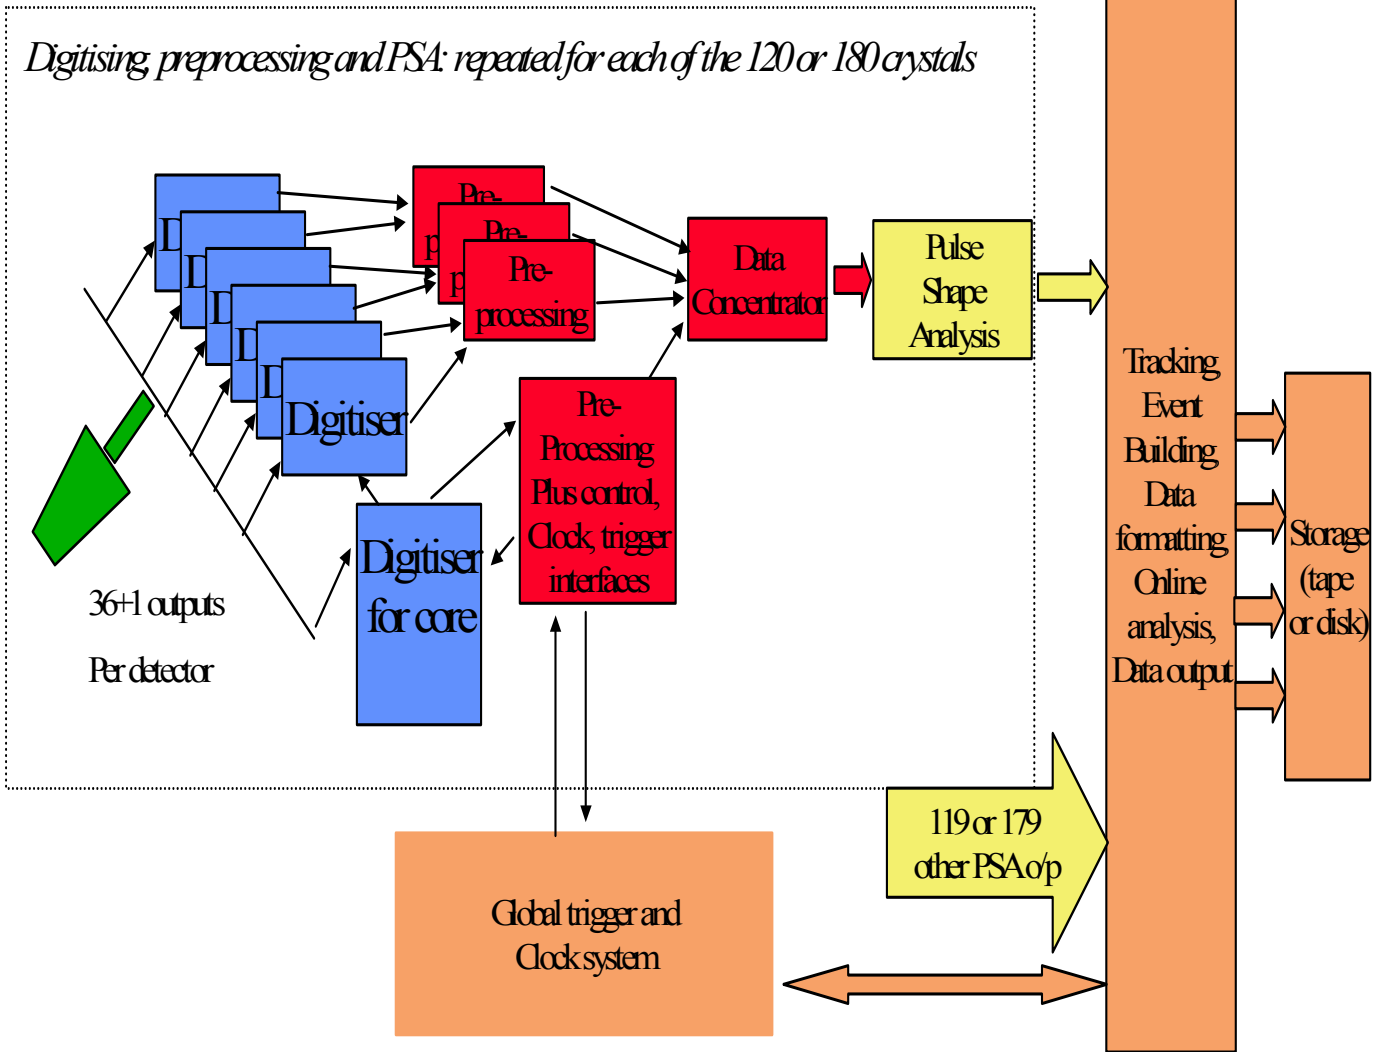

**CORE MEZZANINE**

## TRIGGER SEQUENCE

**GTS MEZZANINE**

**IMPLEMENTATION**

**PRE-PROCESSING SYSTEM**

**CARRIER**

- LD : LEMO DOUBLE

**CLOCK DISTRIBUTION**

**READOUT**

**SEGMENT MEZZANINE**