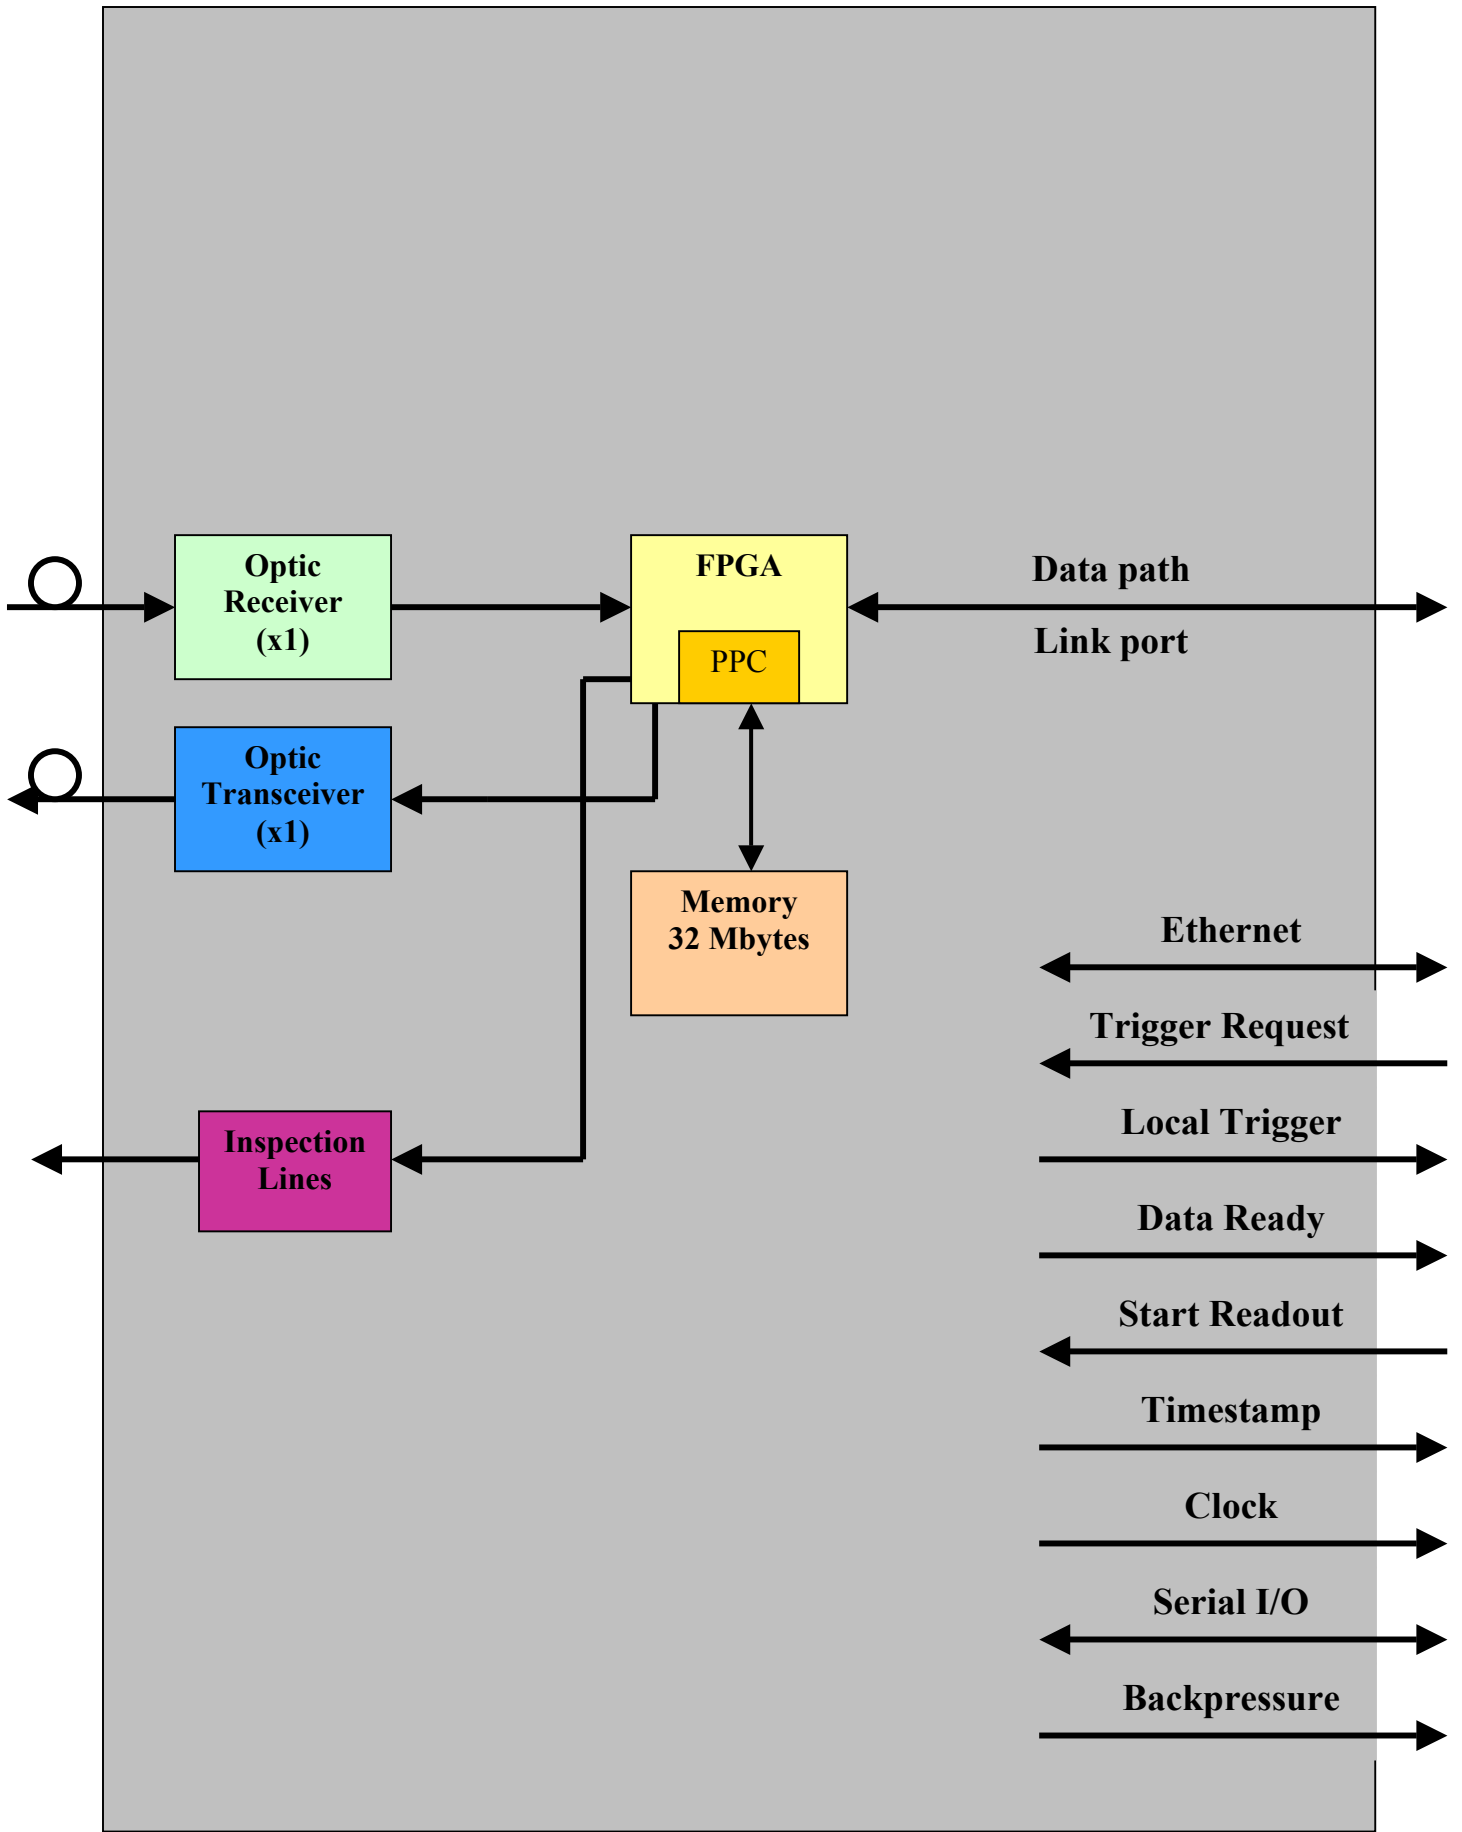

**CORE MEZZANINE**

## TRIGGER SEQUENCE

**GTS MEZZANINE**

**IMPLEMENTATION**

**PRE-PROCESSING SYSTEM**

**CARRIER**

- LD : LEMO DOUBLE

**CLOCK DISTRIBUTION**

**READOUT**

**SEGMENT MEZZANINE**