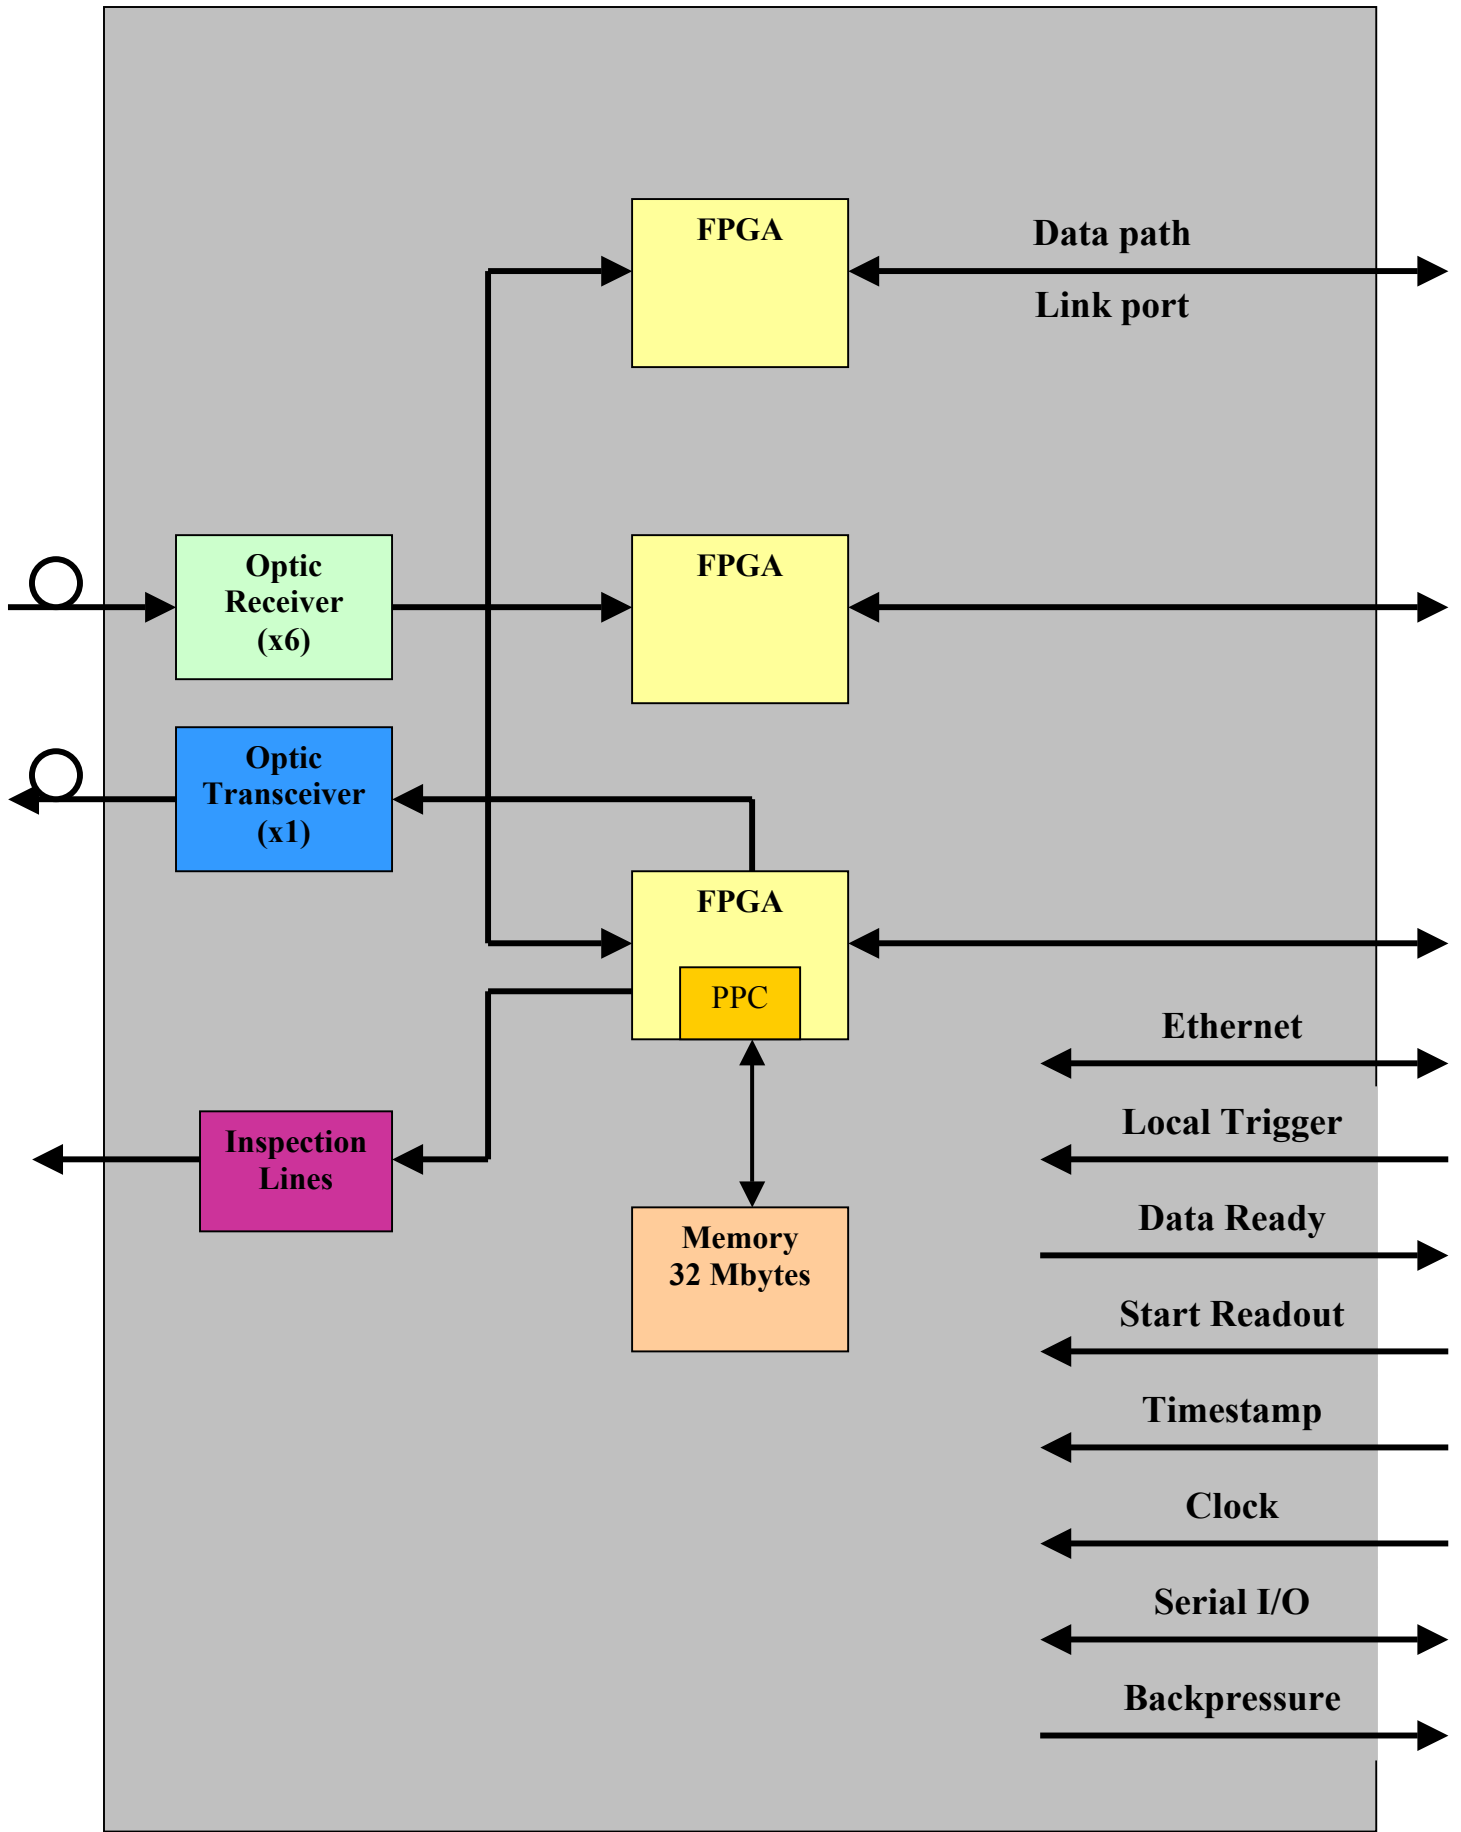

**CORE MEZZANINE**

## TRIGGER SEQUENCE

**GTS MEZZANINE**

**IMPLEMENTATION**

**PRE-PROCESSING SYSTEM**

**CARRIER**

- LD : LEMO DOUBLE

**CLOCK DISTRIBUTION**

**READOUT**

**SEGMENT MEZZANINE**