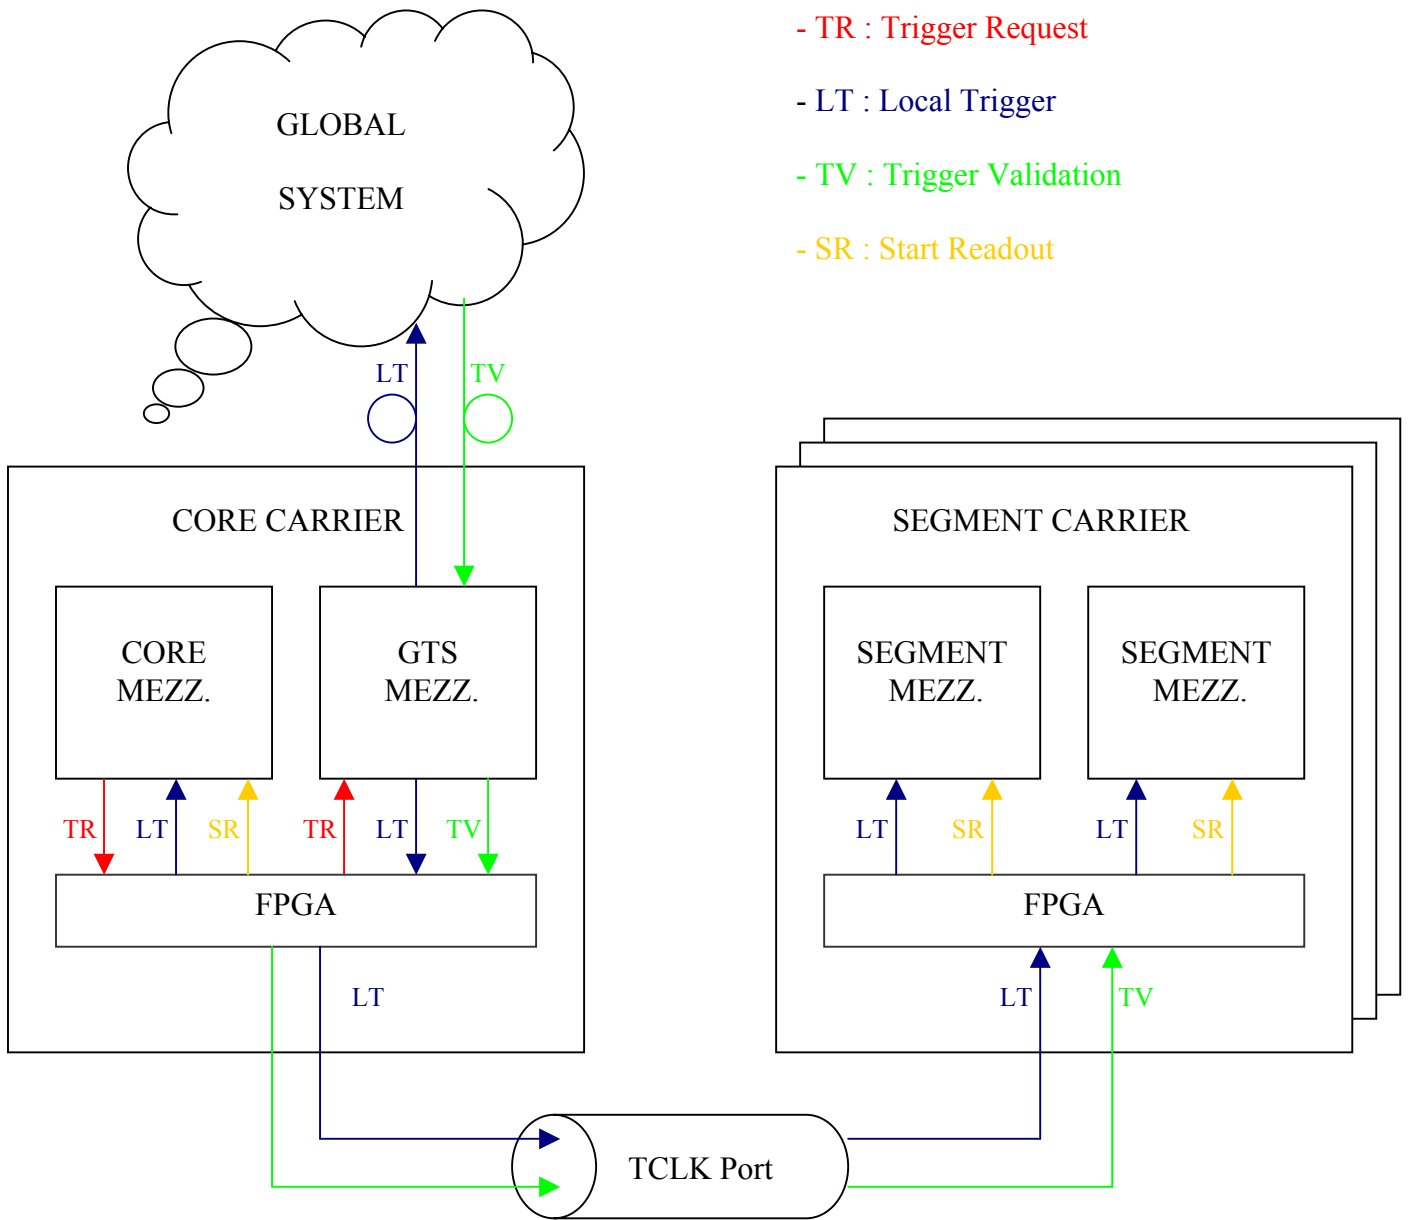

**CORE MEZZANINE**

## TRIGGER SEQUENCE

**GTS MEZZANINE**

**IMPLEMENTATION**

**PRE-PROCESSING SYSTEM**

**CARRIER**

- LD : LEMO DOUBLE

**CLOCK DISTRIBUTION**

**READOUT**

**SEGMENT MEZZANINE**